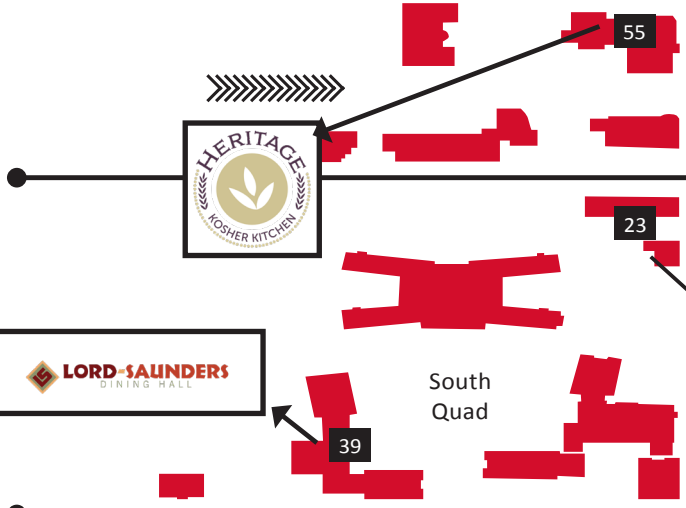

CAMPUS DINING MAP

↑ TO ATHLETIC FIELDS

Bailey

NORTH PROFESSOR STREET

NORTH MAIN STREET (OHIO RTE. 58)

UNION STREET

- #17d - Conservatory of Music Sky Bar
- #23 - Fairchild House Clarity
- #39 - Lord-Saunders Afrikan Heritage House
- #40 - Mudd Learning Center Azariah's Cafe
- #54 - Stevenson Dining Hall Biggs GoYeo
- #55 - Talcott Hall Heritage Koshher Kitchen
- #60 - Wilder Dining Hall D&M Rathskeller Umami

EAST LORAIN STREET TO CHABAD

← WELTZHEIMER/JOHN

MORGAN STREET

← OBERLIN

SOUTH PROFESSOR STREET

SOUTH MAIN STREET (OHIO RTE. 58)

@avifreshoc

@avi_freshoc