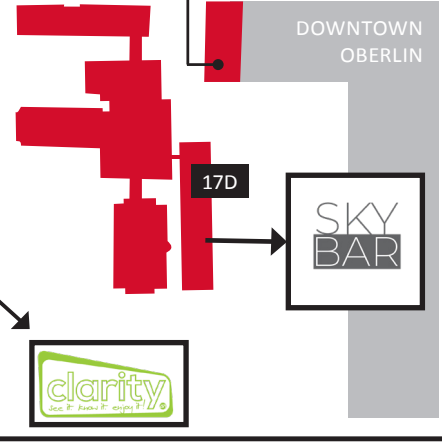

CAMPUS DINING MAP

↑ TO ATHLETIC FIELDS

Bailey

NORTH PROFESSOR STREET

NORTH MAIN STREET (OHIO RTE. 58)

UNION STREET

- #17d - Conservatory of Music Sky Bar
- #23 - Fairchild House Clarity
- #39 - Lord-Saunders Afrikan Heritage House
- #40 - Mudd Learning Center Azariah's Cafe
- #54 - Stevenson Dining Hall Biggs GoYeo
- #55 - Talcott Hall Heritage Koshher Kitchen
- #60 - Wilder Dining Hall D&M Rathskeller Umami

EAST LORAIN STREET TO CHABAD

← WELTZHEIMER/JOHN

MORGAN STREET

← OBERLIN

SOUTH PROFESSOR STREET

SOUTH MAIN STREET (OHIO RTE. 58)

@avifreshoc

@avi_freshoc