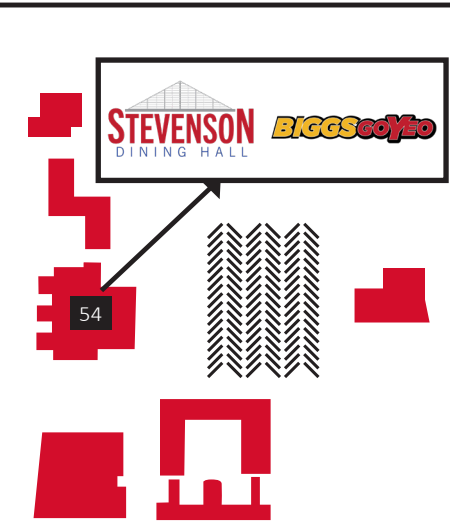

CAMPUS DINING MAP

↑ TO ATHLETIC FIELDS

Bailey

NORTH PROFESSOR STREET

NORTH MAIN STREET (OHIO RTE. 58)

UNION STREET

- #17d - Conservatory of Music Sky Bar
- #23 - Fairchild House Clarity
- #39 - Lord-Saunders Afrikan Heritage House
- #40 - Mudd Learning Center Azariah's Cafe
- #54 - Stevenson Dining Hall Biggs GoYeo
- #55 - Talcott Hall Heritage Koshher Kitchen
- #60 - Wilder Dining Hall D&M Rathskeller Umami

EAST LORAIN STREET TO CHABAD

← WELTZHEIMER/JOHN

MORGAN STREET

← OBERLIN

SOUTH PROFESSOR STREET

SOUTH MAIN STREET (OHIO RTE. 58)

@avifreshoc

@avi_freshoc