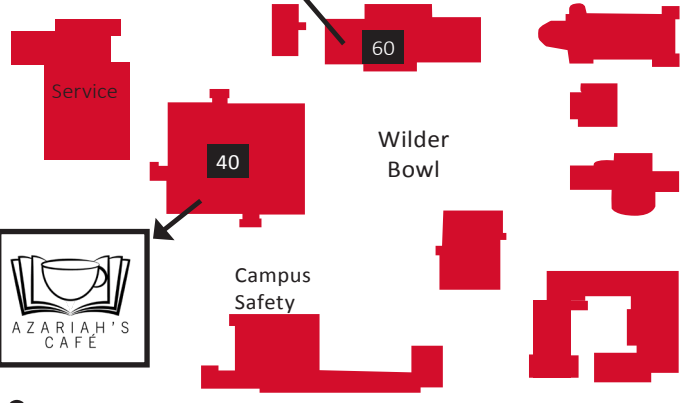

CAMPUS DINING MAP

↑ TO ATHLETIC FIELDS

Bailey

NORTH PROFESSOR STREET

NORTH MAIN STREET (OHIO RTE. 58)

UNION STREET

- #17d - Conservatory of Music Sky Bar
- #23 - Fairchild House Clarity
- #39 - Lord-Saunders Afrikan Heritage House
- #40 - Mudd Learning Center Azariah's Cafe
- #54 - Stevenson Dining Hall Biggs GoYeo
- #55 - Talcott Hall Heritage Koshher Kitchen
- #60 - Wilder Dining Hall D&M Rathskeller Umami

EAST LORAIN STREET TO CHABAD

← WELTZHEIMER/JOHN

MORGAN STREET

← OBERLIN

SOUTH PROFESSOR STREET

SOUTH MAIN STREET (OHIO RTE. 58)

@avifreshoc

@avi_freshoc