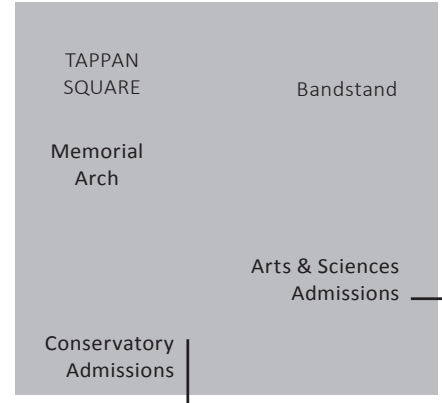

CAMPUS DINING MAP

↑ TO ATHLETIC FIELDS

Bailey

NORTH PROFESSOR STREET

NORTH MAIN STREET (OHIO RTE. 58)

UNION STREET

- #17d - Conservatory of Music Sky Bar
- #23 - Fairchild House Clarity
- #39 - Lord-Saunders Afrikan Heritage House
- #40 - Mudd Learning Center Azariah's Cafe
- #54 - Stevenson Dining Hall Biggs GoYeo
- #55 - Talcott Hall Heritage Koshher Kitchen
- #60 - Wilder Dining Hall D&M Rathskeller Umami

EAST LORAIN STREET TO CHABAD

← WELTZHEIMER/JOHN

MORGAN STREET

← OBERLIN

SOUTH PROFESSOR STREET

SOUTH MAIN STREET (OHIO RTE. 58)

@avifreshoc

@avi_freshoc