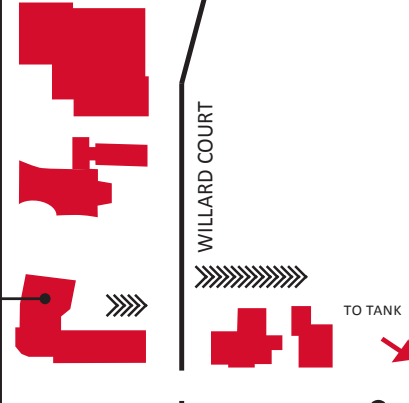

CAMPUS DINING MAP

↑ TO ATHLETIC FIELDS

Bailey

NORTH PROFESSOR STREET

NORTH MAIN STREET (OHIO RTE. 58)

UNION STREET

- #17d - Conservatory of Music Sky Bar
- #23 - Fairchild House Clarity
- #39 - Lord-Saunders Afrikan Heritage House
- #40 - Mudd Learning Center Azariah's Cafe
- #54 - Stevenson Dining Hall Biggs GoYeo
- #55 - Talcott Hall Heritage Koshher Kitchen
- #60 - Wilder Dining Hall D&M Rathskeller Umami

EAST LORAIN STREET TO CHABAD

← WELTZHEIMER/JOHN

MORGAN STREET

← OBERLIN

SOUTH PROFESSOR STREET

SOUTH MAIN STREET (OHIO RTE. 58)

@avifreshoc

@avi_freshoc