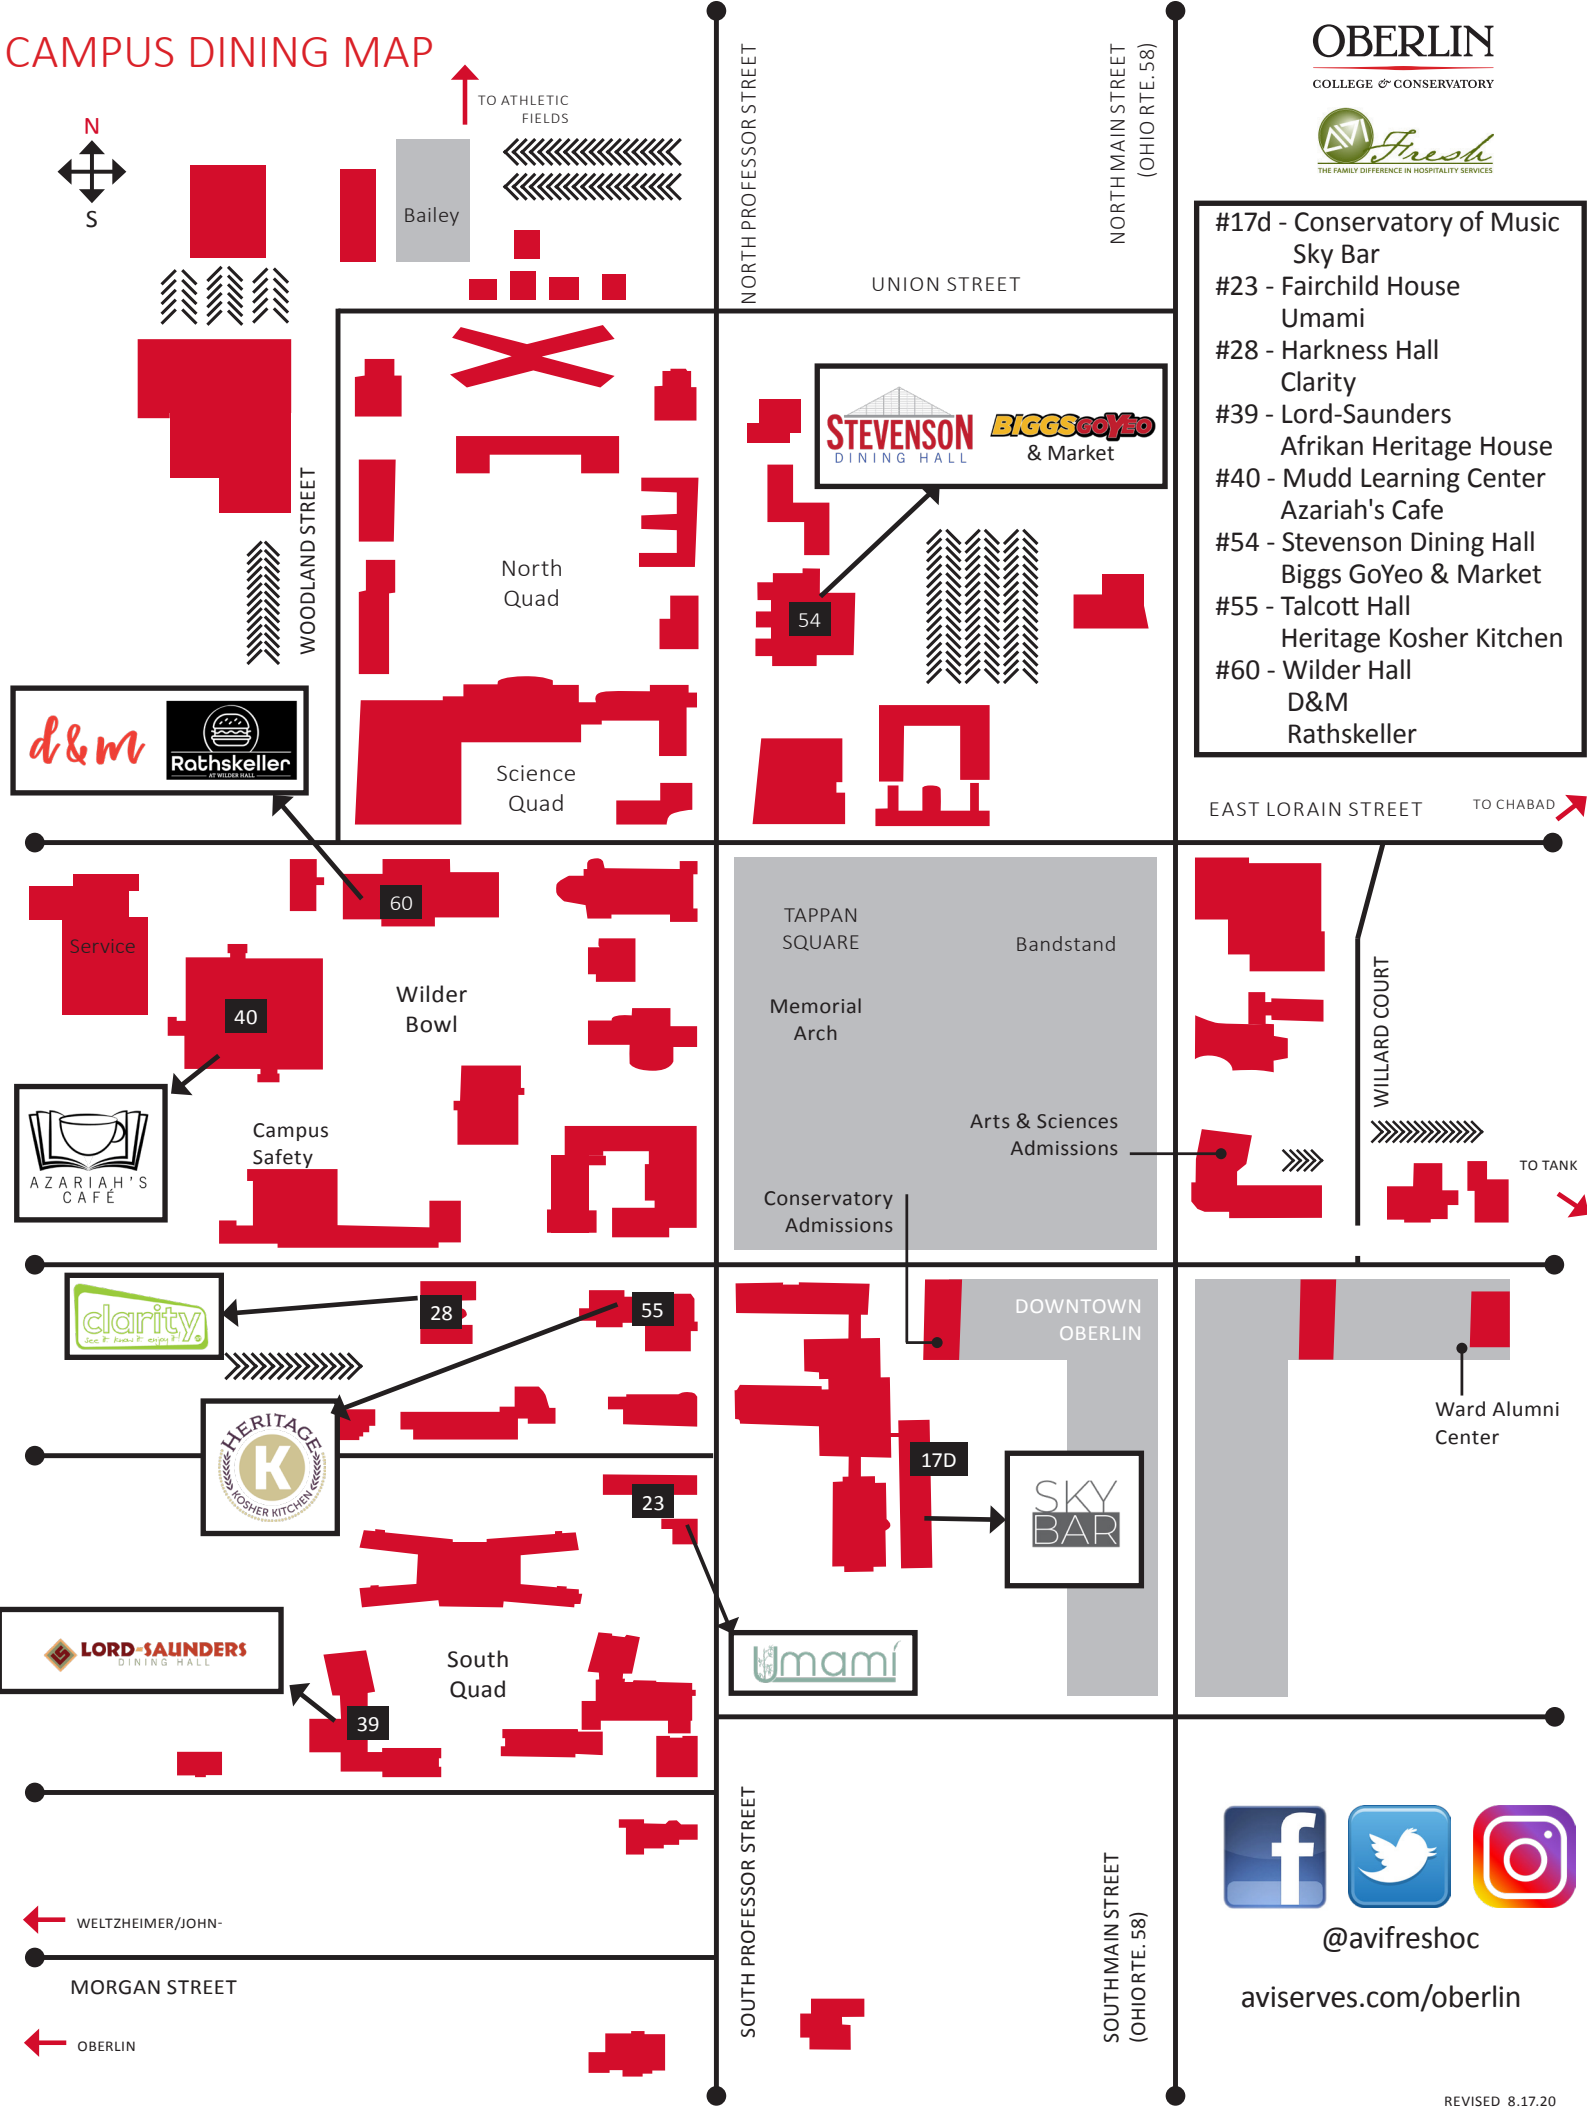

# CAMPUS DINING MAP

**OBERLIN**

COLLEGE & CONSERVATORY

- #17d - Conservatory of Music Sky Bar
- #23 - Fairchild House Umami
- #28 - Harkness Hall Clarity
- #39 - Lord-Saunders Afrikan Heritage House
- #40 - Mudd Learning Center Azariah's Cafe
- #54 - Stevenson Dining Hall Biggs GoYeo & Market
- #55 - Talcott Hall Heritage Kosher Kitchen
- #60 - Wilder Hall D&M Rathskeller

EAST LORAIN STREET TO CHABAD

WILLARD COURT TO TANK

WARD ALUMNI CENTER

  
 @avifreshoc  
[aviserves.com/oberlin](http://aviserves.com/oberlin)