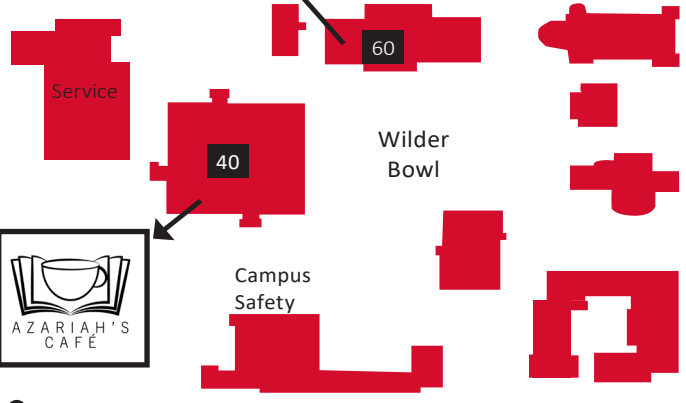

CAMPUS DINING MAP

↑ TO ATHLETIC FIELDS

Bailey

NORTH PROFESSOR STREET

NORTH MAIN STREET
(OHIO RTE. 58)

UNION STREET

- #17d - Conservatory of Music Sky Bar
- #23 - Fairchild House Clarity
- #39 - Lord-Saunders Afrikan Heritage House
- #40 - Mudd Learning Center Azariah's Cafe
- #54 - Stevenson Dining Hall
- #55 - Talcott Hall Heritage Kosher Kitchen
- #60 - Wilder Hall DeCafé Market Rathskeller Umami

EAST LORAIN STREET TO CHABAD →

← WELTZHEIMER/JOHN-

MORGAN STREET

← OBERLIN

SOUTH PROFESSOR STREET

SOUTH MAIN STREET
(OHIO RTE. 58)

@avi_freshoc @avifreshoc
aviserves.com/Oberlin