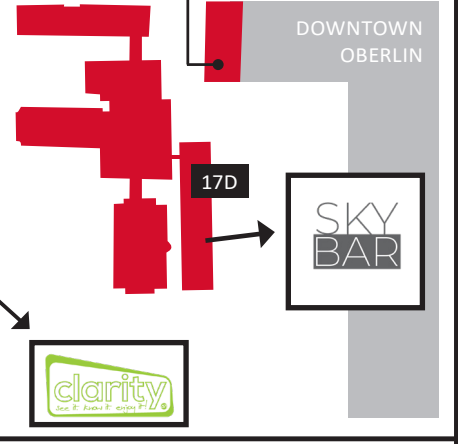

CAMPUS DINING MAP

↑ TO ATHLETIC FIELDS

Bailey

NORTH PROFESSOR STREET

NORTH MAIN STREET
(OHIO RTE. 58)

UNION STREET

- #17d - Conservatory of Music Sky Bar
- #23 - Fairchild House Clarity
- #39 - Lord-Saunders Afrikan Heritage House
- #40 - Mudd Learning Center Azariah's Cafe
- #54 - Stevenson Dining Hall
- #55 - Talcott Hall Heritage Kosher Kitchen
- #60 - Wilder Hall DeCafé Market Rathskeller Umami

EAST LORAIN STREET TO CHABAD →

← WELTZHEIMER/JOHN-

MORGAN STREET

← OBERLIN

SOUTH PROFESSOR STREET

SOUTH MAIN STREET
(OHIO RTE. 58)

@avi_freshoc @avifreshoc
aviserves.com/Oberlin