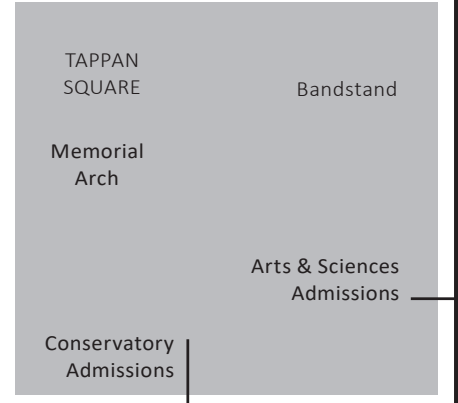

CAMPUS DINING MAP

↑ TO ATHLETIC FIELDS

Bailey

NORTH PROFESSOR STREET

NORTH MAIN STREET
(OHIO RTE. 58)

UNION STREET

- #17d - Conservatory of Music Sky Bar
- #23 - Fairchild House Clarity
- #39 - Lord-Saunders Afrikan Heritage House
- #40 - Mudd Learning Center Azariah's Cafe
- #54 - Stevenson Dining Hall
- #55 - Talcott Hall Heritage Kosher Kitchen
- #60 - Wilder Hall DeCafé Market Rathskeller Umami

EAST LORAIN STREET TO CHABAD →

← WELTZHEIMER/JOHN-

MORGAN STREET

← OBERLIN

SOUTH PROFESSOR STREET

SOUTH MAIN STREET
(OHIO RTE. 58)

@avi_freshoc @avifreshoc
aviserves.com/Oberlin