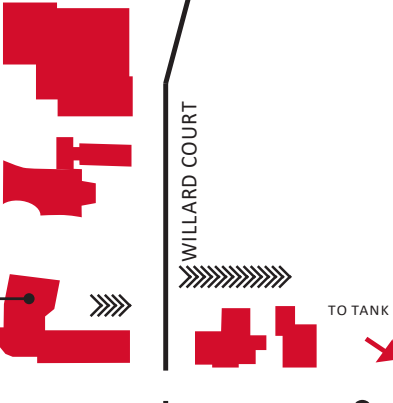

CAMPUS DINING MAP

↑ TO ATHLETIC FIELDS

Bailey

NORTH PROFESSOR STREET

NORTH MAIN STREET
(OHIO RTE. 58)

UNION STREET

- #17d - Conservatory of Music Sky Bar
- #23 - Fairchild House Clarity
- #39 - Lord-Saunders Afrikan Heritage House
- #40 - Mudd Learning Center Azariah's Cafe
- #54 - Stevenson Dining Hall
- #55 - Talcott Hall Heritage Kosher Kitchen
- #60 - Wilder Hall DeCafé Market Rathskeller Umami

EAST LORAIN STREET TO CHABAD →

← WELTZHEIMER/JOHN-

MORGAN STREET

← OBERLIN

SOUTH PROFESSOR STREET

SOUTH MAIN STREET
(OHIO RTE. 58)

@avi_freshoc @avifreshoc
aviserves.com/Oberlin