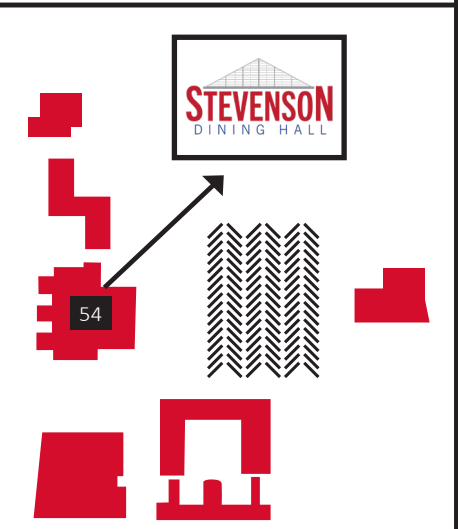

CAMPUS DINING MAP

↑ TO ATHLETIC FIELDS

Bailey

NORTH PROFESSOR STREET

NORTH MAIN STREET
(OHIO RTE. 58)

UNION STREET

- #17d - Conservatory of Music Sky Bar
- #23 - Fairchild House Clarity
- #39 - Lord-Saunders Afrikan Heritage House
- #40 - Mudd Learning Center Azariah's Cafe
- #54 - Stevenson Dining Hall
- #55 - Talcott Hall Heritage Kosher Kitchen
- #60 - Wilder Hall DeCafé Market Rathskeller Umami

EAST LORAIN STREET TO CHABAD →

← WELTZHEIMER/JOHN-

MORGAN STREET

← OBERLIN

SOUTH PROFESSOR STREET

SOUTH MAIN STREET
(OHIO RTE. 58)

@avi_freshoc @avifreshoc
aviserves.com/Oberlin