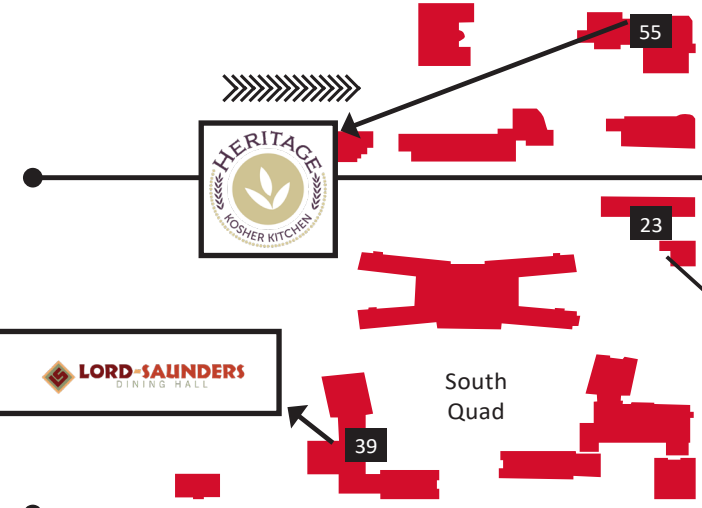

CAMPUS DINING MAP

↑ TO ATHLETIC FIELDS

Bailey

NORTH PROFESSOR STREET

NORTH MAIN STREET
(OHIO RTE. 58)

UNION STREET

- #17d - Conservatory of Music Sky Bar
- #23 - Fairchild House Clarity
- #39 - Lord-Saunders Afrikan Heritage House
- #40 - Mudd Learning Center Azariah's Cafe
- #54 - Stevenson Dining Hall
- #55 - Talcott Hall Heritage Kosher Kitchen
- #60 - Wilder Hall DeCafé Market Rathskeller Umami

EAST LORAIN STREET TO CHABAD →

← WELTZHEIMER/JOHN-

MORGAN STREET

← OBERLIN

SOUTH PROFESSOR STREET

SOUTH MAIN STREET
(OHIO RTE. 58)

@avi_freshoc @avifreshoc
aviserves.com/Oberlin